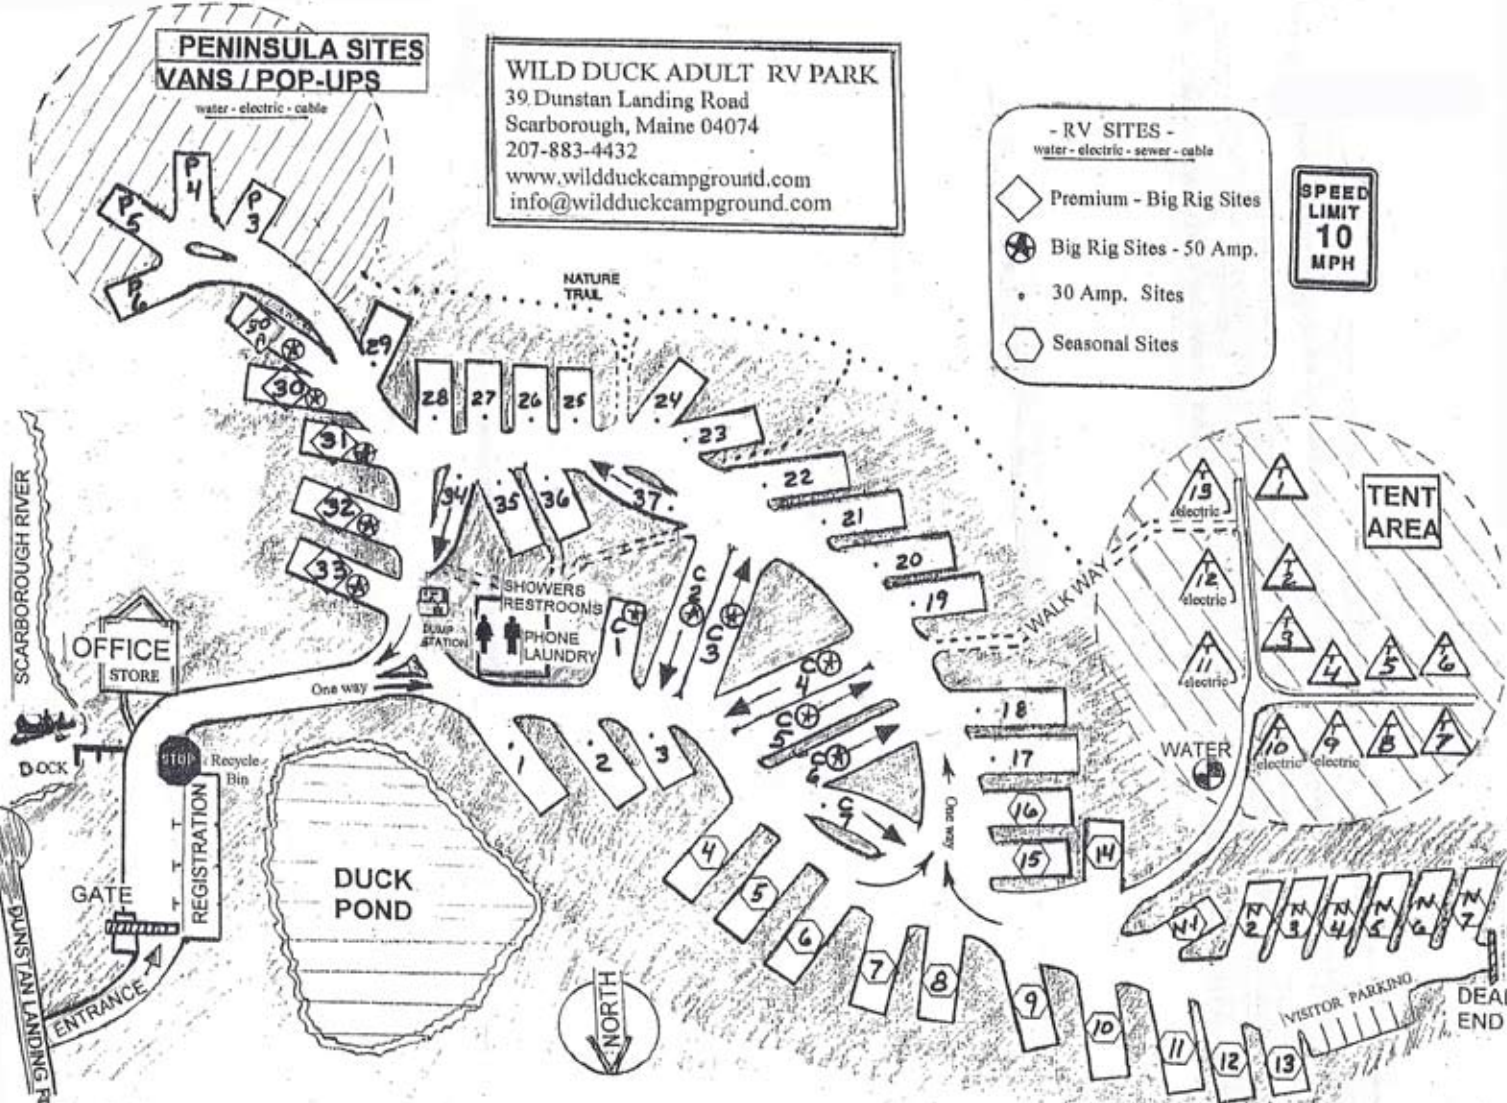

PENINSULA SITES
VANS / POP-UPS

water - electric - cable

WILD DUCK ADULT RV PARK

39 Dunstan Landing Road

Scarborough, Maine 04074

207-883-4432

www.wildduckcampground.com

info@wildduckcampground.com

- RV SITES -

water - electric - sewer - cable

- ◆ Premium - Big Rig Sites
- ⊗ Big Rig Sites - 50 Amp.
- 30 Amp. Sites
- ⬡ Seasonal Sites

SPEED LIMIT
10
MPH

SCARBOROUGH RIVER

DOCK

DUNSTAN LANDING ROAD

TENT AREA

WATER

VISITOR PARKING

DEAD END